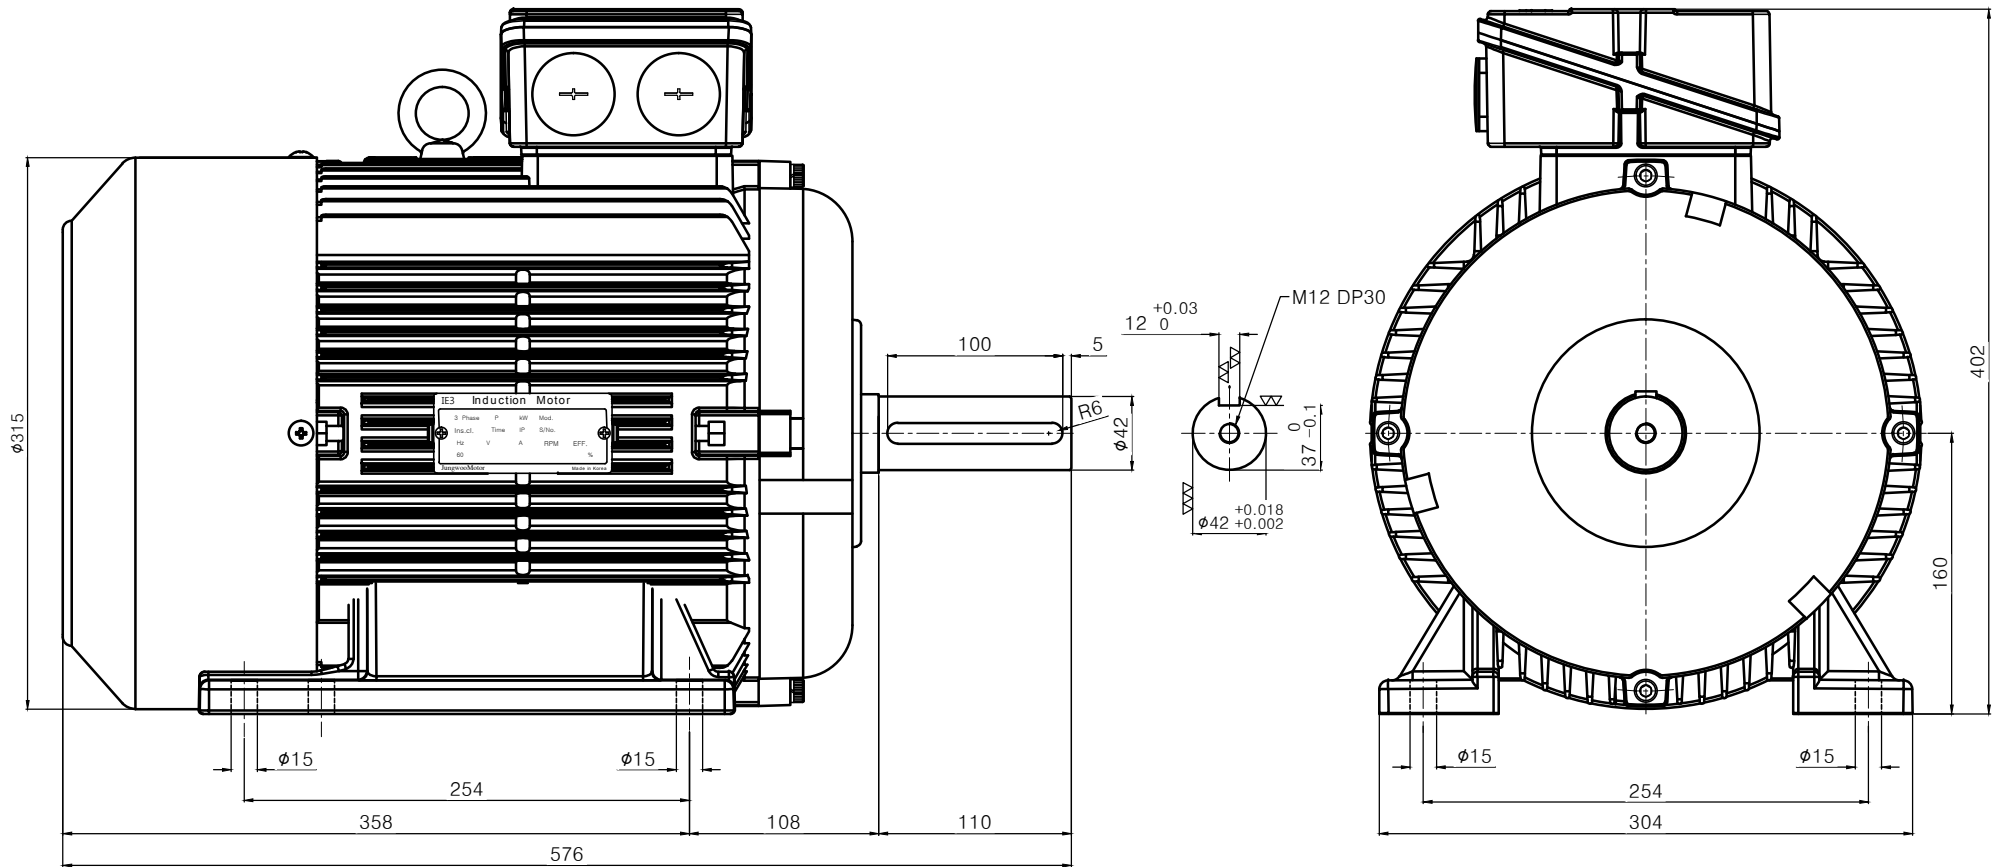

삼성 표준 IE3 B3 - 160L

CODE No

Model No	Out Put (kW)				Volt	Hz	IP	Ins cl.	Time	Bearing		Type
	2P	4P	6P	8P						DE	ODE	
		15					55	F	S1	6309ZZ	6308ZZ	TEFC

STYLE	3rd Angle	TITLE	Induction Motor Out Line
UNIT	MM	정우전기 (주)	
SCALE	1 : 1		
DATE	2023.07.06		
DSND BY	KOH.Y.K		