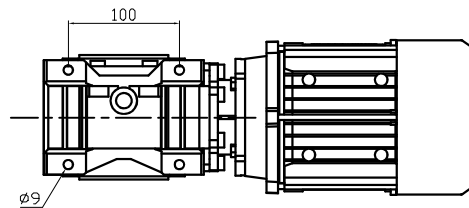

OUTPUT HOLLOW SHAFT

PROJECT		MOTOVARIO					
DRAWN	SEO Y.S	DATE		REV	A	SCALE	1:1
CHECKED	KIM J.S	DATE		UNIT	MM	PAGE	-
APPROVED	LEE J.Y	DATE		